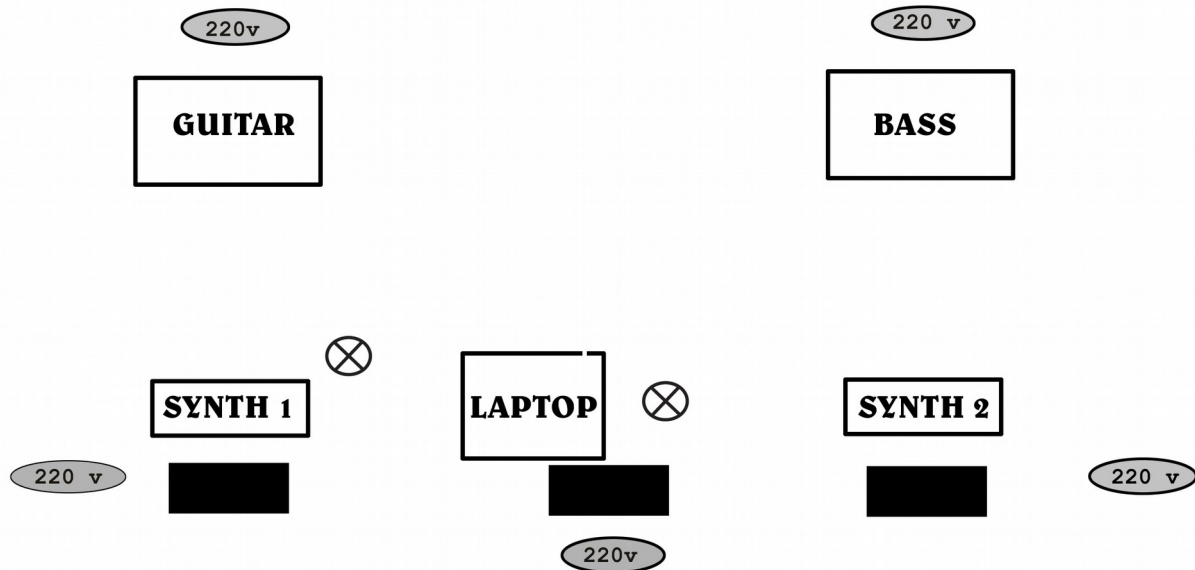

Kolman Skupp - PLAY

kolmanskupp@gmail.com

+33 6.87.14.39.06

1/2	Laptop	2x DI
3	Synth 1 (Mono)	DI
4	Synth 2 (Mono)	DI
5	Voice lead	Shure Beta 58 (fourni)
6	Backing vocal	Shure Beta 58 (fourni)
Option : for large locations		
7	Guitar	e906
8	Bass	DI (fourni)

VIDEO OUT : LAPTOP (hdmi)

- Sound check : 1 h
- There's a vegetarian in the band